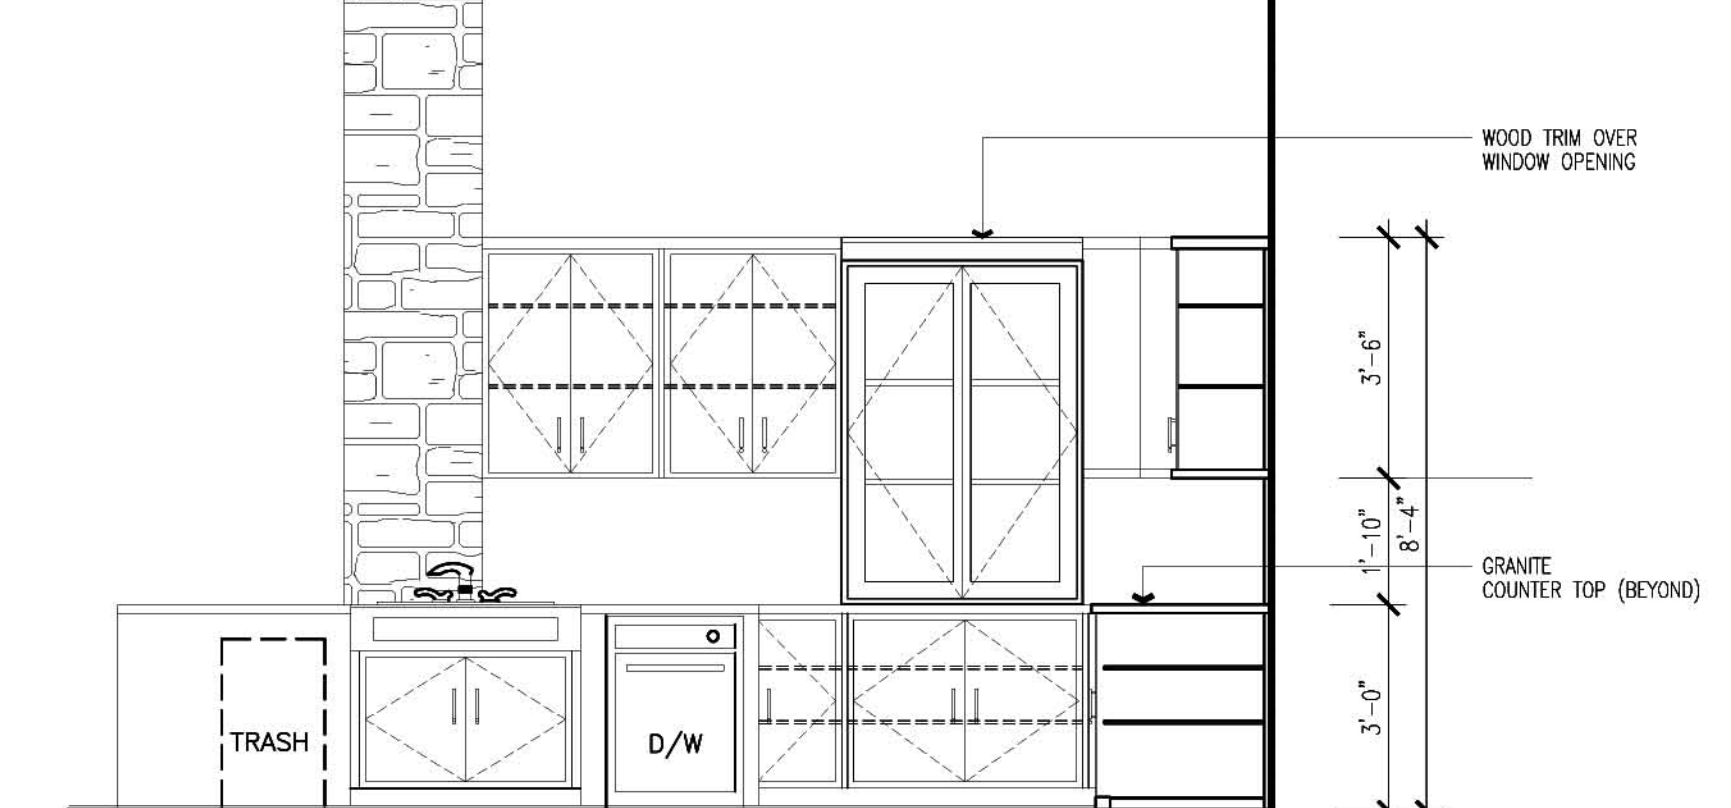

01 WINE ROOM  
Scale : 3/8"=1'

02 WINE ROOM  
Scale : 3/8"=1'

03 GARAGE  
Scale : 3/8"=1'

04 EXERCISE RM.  
Scale : 3/8"=1'

09 PANTRY  
Scale : 3/8"=1'

10 DINING ROOM  
Scale : 3/8"=1'

05 GREAT ROOM  
Scale : 3/8"=1'

OMITTED

TIMBER TRUSS  
(RE: STRUCTURAL)

TIMBER TRUSS  
(RE: STRUCTURAL)

GREAT ROOM

ATTIC

TELEVISION

MASONRY FIREPLACE

BAR COUNTER

EX. HORN CHAIRS

11 KITCHEN  
Scale : 3/8"=1'

12 KITCHEN  
Scale : 3/8"=1'